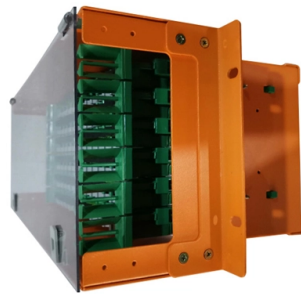

What is a light track sliding module

Overview

It is a modular lighting system. The fixtures snap into place with magnets, making a secure physical and electrical connection instantly. It integrates perfectly with the. A versatile system whose elegant, slender lines permit the creation of geometric forms on ceilings and walls, perfect for the personalization of spaces, ready to adapt to different installation requirements The track lighting has been interpreted by utilizing various collections: Alibel and Flia. Magnetic track light systems use electrified tracks where different light fixtures attach using magnets. Magnetic track light systems use electrified tracks where different. There are numerous track systems, numerous heads, and a compatibility chart that most Ontario businesses and landlords find quite confusing to design on their own. Before. A track lighting system from BRUCK is the flexible lighting solution if you only have one power outlet in the room and still want to install several luminaires. Whether in an open-plan living room, living room, kitchen, hallway or office - with a track system from BRUCK you can use room lighting.

Article Content

Track systems from BRUCK

A lighting track system is a flexible lighting solution in which various luminaires such as spotlights, pendant luminaires or ambient lighting are mounted along a track.

The Ultimate 2025 Guide to Magnetic Track Light Systems

Magnetic track light systems use electrified tracks where different light fixtures attach using magnets. This lets you move, add, or change lights