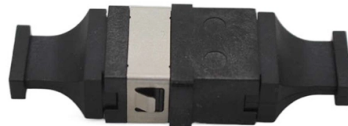

User terminal box adapter

Overview

Set of various adapters for connecting test leads to cabinet terminals. The set comprises ISO and ANSI adapters. There are 12 of each connection type, including M2. 5, M3 and M4 male, M4 and M5 female, as well as ANSI UNC #8 and UNF #10 threads, and one tool to mount the. Terminal block adapters are used to convert to or from a terminal block connector. The type of connectors being adapted to include: card edge, D-sub, quick connects, rectangular, solder tabs, and other terminal. Safely conduct, connect and distribute energy in hazardous areas with R. We offer bespoke, custom-made terminal boxes and terminal box combinations, as well as standard products with short delivery times. Our products are certified for installation technologies all over the. Active TTY - converter as a substitute for Köster box or for coupling to an S7 CP340 TTY. Length 3 m Not all devices that have a TTY interface provide the 20mA source. Insulate the metal components of the optical cable from the cable end shell, provide space for the placement of the optical cable.

Article Content

Tools | Dura-Line

Terminal Adapter Also known as "Service Box Connectors", these threaded aluminum adapters are used to join HDPE conduit to a standard electrical service box.

Terminal Block Adapters | Terminal Blocks | Electronic Components ...

Terminal block adapters are used to convert to or from a terminal block connector. The terminal block side comes in a selection of different position and row combinations.

Terminal Adapter

Große Auswahl an Terminal Adapter entdecken. Top-Marken, exklusive Angebote und unschlagbare Preise bei eBay . Jetzt einkaufen mit schnellem Versand und unkomplizierten Rückgaben.