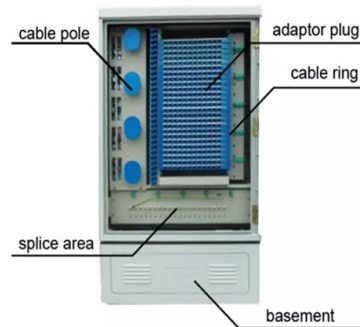

The smallest household electrical distribution box

Overview

The green metal box outside or in front of your house could be an electricity transformer box. Also known as a residential transformer, it is a key piece of equipment in your home's power system. Usually connected to underground cables. Explore options with flexible circuit breaker compatibility and durable construction. This article guides you through selecting a distribution box that is both affordable and safe, emphasizing key features, configuration, and practical considerations. Safety is the top priority when. The top-selling product within Breaker Boxes is the Square D Homeline 200 Amp 30-Space 60-Circuit Indoor Main Breaker Plug-On Neutral Load Center with Cover (HOM3060M200PCVP). Like many homeowners, you may not think about the electrical panels in your home very often, yet they're extremely. A junction box is a protective enclosure that houses electrical connections, such as splices and wiring junctions. Small electrical junction boxes, as. Small electrical boxes are essential components used in wiring projects to house electrical switches, outlets, and other essential connections.

Article Content

Breaker Boxes

They host circuit breakers designed to safely distribute the correct amount of electricity to every room and outlet in your home. The Home Depot has all your

Distribution Box Guide: Types, Components & Solutions

□□ Introduction Distribution boxes are at the heart of safe and organized electrical systems—whether in residential, commercial, or industrial

What Is an Electrical Distribution Box? A

An electrical distribution box is a centralized unit responsible for distributing electrical power across multiple circuits within various

Distribution Box

A distribution box built to make the work easier for the electrical contractor. This electrical distribution box can be flush-mounted or surface-mounted.

Contact Us

For more information, pricing, or custom solutions, please contact us: