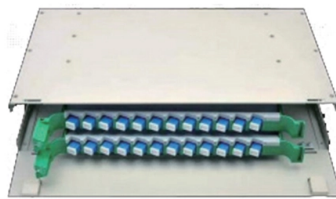

Rwanda Overseas Warehouse Fiber Optic Distribution Box 24 Cores

Overview

Designed for easy installation and maintenance, it features a double-layer structure for efficient space use, accommodating 24 SC/LC Duplex adapters, a 24 FO splice capacity, a 1×16 SC PLC splitter, and options for micro splitters. We provide up to 30 days payment terms to our customers. With warehouses in China, Middle East and Africa we can deliver anywhere in the world. With European management we also provide a fast and professional service. We have a range of solar lights with inbuilt battery and solar panel for streets. Stable Technology offers high quality fiber optic terminal box including the small wall mounted, rack type and cabinet for the network crossing, termination, and splicing system. The OFTB02 type Fiber Optic Terminal Box is designed for FTTH solutions. It can be loaded with maximum 2 sets of tube splitter according to your requirements. The ABS high-grade plastic material of ODB. This outdoor 24 ports fiber distribution box provides a protected termination point for feeder cable to connect with drop cable in FTTH and FTTH communication networks.

24 Ports Wall Mounted Fiber Splitter Distribution Box

The 24 ports optical fiber cable distribution box is capable of housing 24 SC or 12 LC duplex adapters, supporting max 24 cores termination. It can accommodate two incoming cables and 24 drop cable,

Switchcom Distribution 4 Cores Fibre Distribution Box

Overall, the 4 Cores Fibre Distribution Box is an essential tool for any network administrator looking to optimize their fiber optic setup. It's a high-quality, versatile solution that will help you get the most out

24 Port Fiber Distribution Box with dual layer design separate the splicing working area. It greatly reduce the time for wiring management for field installer. The cable entries (inlets) are loaded with PG16