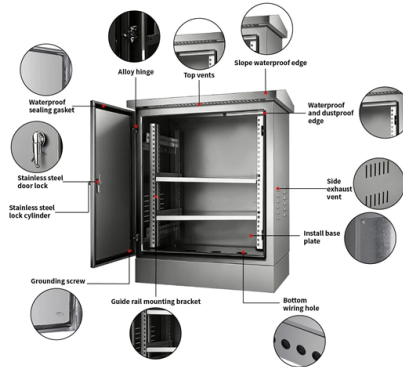

Multimode LC fiber to HDMI

Overview

HDMI-LC Converter is a solution for extending 4K high resolution HDMI digital signals to incredible distance, It uses CWDM technology to achieve high-definition audio and video transmission over distances of up to 500m through a multimode fiber optic cable. The TX/RX ports at both. Learn why IT Pros trust StarTech. com for performance connectivity accessories. Extends HDMI Audio/Video Signals up to 300 m for Digital Signage This complete transmitter and receiver system is recommended for video presentations in digital signage applications where the source and display are farther apart than conventional A/V cables allow. The TX/RX ports at both ends of the cable. HDMI over Fiber, FVXA1M-M43, consists of a Transmitter and a Receiver unit that allows you to extend HDMI signal up to 300 meters (984 foot) over LC M-M Fiber Optic Cabling. FVXA1M-M43 supports most of the popular Windows, Mac, Sun, Chrome O. FVXA1M-M43, HDMI over. This HDMI extender works over Single Mode or Multimode fiber cabling, allowing the utilization of existing fiber infrastructure. The single strand optical fiber provides full-bandwidth video while being immune to Electro-Magnetic Interference (EMI), making it ideal for use in challenging. Extend a 1080p HDMI display up to 24.

Article Content

Used Startech 2m (6.6ft) Lc To Lc (upc) Om5 Multimode Fiber Optic

When you click on links to various merchants on this site and make a purchase, this can result in this site earning a commission. Affiliate programs and affiliations include, but are not limited to, the eBay