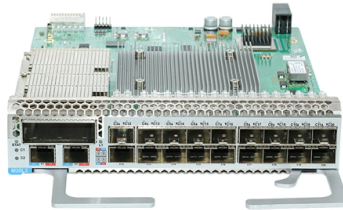

# Ladder-type cable tray fixing clamps

## Overview

These special heavy duty tray hold down cable tray clamps and expansion guides are ideal for fastening tray to C-Channels and beams, such as those found on bridges. They are easy to install and reduce field labor costs since the beam clamp set screws eliminates the need to drill. MP Husky Cable Tray support is engineered to provide rigid structural support and control for a variety of industrial and commercial installations. Since cable tray support is used in a wide variety of applications, and under varying conditions, it is important that you gain an understanding of. Metallic fixing for the clamping of Megaband® ladder to the support with M8 and M10 nuts and bolts. With GC protection system, ZNI finish. They have a single clearance slot that allows for easy adjustment to match the pre-drilled fixing holes in the supporting structure. Gratemetal Hold down clamps or Z. Accessories, cable ladders - Hold-down clamps. The innovative design makes it possible to fix wires, cables, hoses and pipes.

Hold down clamp | Z clamp | GRP Cable tray

Hold Down Clamp also known as Z clamp is a quick & easy method of securing GRP Cable tray/Cable ladders to the supporting structure. They have a single

LadderClamp for cable installation on cable ladders