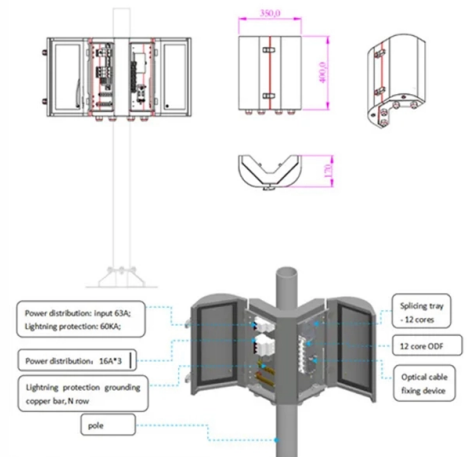

Fiber Optic Terminal Box ODF

Overview

The fiber terminal box, also known as a fiber ODF box, is an essential element for managing fiber optic connections. Its function is primarily to splice, secure, and protect the optical fibers connecting the incoming drop cable to the pigtail or patch cable. Typical FTTH. From data centers to field deployments, discover ODFs, faceplates, terminal boxes, splice closures, and fiber cable reel systems from HOLIGHT. OTRANS strives to provide you with professional, reliable. Opelink is a leading manufacturer of fiber optic enclosures and distribution equipment, providing comprehensive solutions for fiber network termination, splicing, and management. With 13+ years of experience and ISO 9001:2015 certification, we deliver high-quality fiber management products to. In modern FTTH (Fiber to the Home) and optical communication networks, three types of fiber distribution products are widely used: Splitter Distribution Box, ODF (Optical Distribution Frame), and Fiber Terminal Box.

Article Content

ODF, Terminal Boxes & Fiber Cable Reels | HOLIGHT

From data centers to field deployments, discover ODFs, faceplates, terminal boxes, splice closures, and fiber cable reel systems from HOLIGHT.

Odf fiber terminal box ODF

The optical fiber terminal box is the terminal joint of an optical cable, one end of which is an optical cable, and the other end is a pigtail, which is equivalent to a device that splits an optical