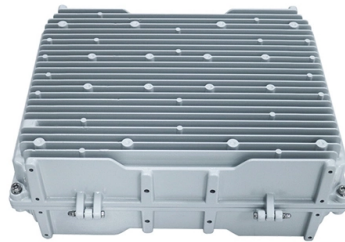

# Fiber Optic 4-Port Terminal Box Splicing

## Overview

This fiber wall outlet features 4 adapter ports compatible with SC or LC connectors, supporting up to 4-core or 8-core fiber splicing and termination. The 4 port FTTH termination box is a professional enclosure designed to provide a reliable and efficient fiber termination solution for indoor fiber-to-the-home applications. It serves as an indoor fiber outlet, connecting drop cables to end-user devices and ensuring stable, high-speed optical. The HTB8010 4 Ports FTTH Fiber Termination Box is specially designed for fiber access termination in residential or light commercial buildings. It offers mechanical protection for fiber and pigtail management, integrates splice and termination in a compact form, and features user-friendly operation. This 4 strand optical fiber distribution box is used for the fusion splicing, splitting, wiring transmission and other functions of the optical transmission terminal. It can effectively terminate, protect and manage the optical cable. It is a necessary equipment in network transmission. Shop. Lower Insert loss and easy splicing. Capacity of Fiber Why Choose Us?