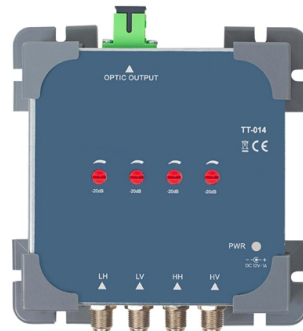

Bolivia OTN Router 100G

Overview

100G OTN is compact 1U chassis 100G OTN Muxponder, adopt industry-leading chip technology, Complies with international ITU-T G. This equipment supports 10-port 10G customer-side interfaces and 1-port 100G system-side interfaces. Huawei's OptiX OSN 9800 is a next-generation high-capacity, intelligent, and converged optical and packet Optical Transmission Network (OTN) platform for 100G and beyond. Based on the industry-leading T-bit universal switching platform, the platform supports OTN, fgOTN, Virtual Circuit (VC) and. Our OTN processors and OTN physical layers (PHYs) offer leading innovation, integration and power for Data Center Interconnect (DCI) networks. They deliver the quickest time to market and lowest R&D expense for the OEM and minimize the total cost of ownership for the service provider. The optical layer integrates OXC to achieve all optical switching, with ultra-high integration, fully saving customer rack. Data sheets (pdf): IRITEL OTP100G OTN/DWDM 100G (English), IRITEL OTP100G OTN/DWDM 100G (Serbian) IRITEL OTP100G OTN/DWDM System - Applications IRITEL OTP100G OTN/DWDM - Main features The system can utilize active and/or passive optical filters. It is suitable for optical transmission.

100G OTN-100GOTN-OpticalTransponderPlatformOTN2800

This equipment supports 10-port 10G customer-side interfaces and 1-port 100G system-side interfaces. It is suitable for optical transmission network applications in metropolitan area access and