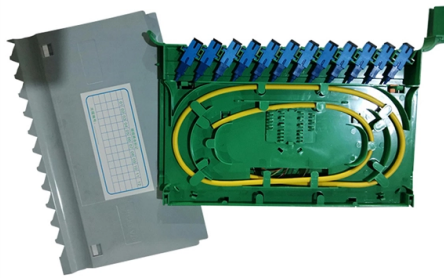

5300 Core Switch

Overview

The Brocade 5300 Switch is an 80-port, high-density 2U building block for small and medium-sized SAN consolidation and for the core and edge of enterprise fabrics. It can grow and change with minimal disruption. The Brocade 5300 Switch is designed to consolidate connectivity in rapidly growing mission-critical environments—combining 1, 2, 4, and 8 Gbps technology in configurations of 48, 64, or 80 ports in an efficient form factor (FOS) or M-Enterprise OS (M-EOS)*. Page 1 DATA SHEET BROCADE 5300 SWITCH Storage Area Network Highlights • Delivers full 8 Gbit/sec 1:1 performance for up to 80 ports in a single-domain, optimized 2U form factor • Offers best-in-class port density and scalability for enterprise SAN switches along with redundant, hot-pluggable components and non-disruptive software upgrades, the Brocade 5300. s of today's consolidated virtual data center.

Brocade 5300 SAN Switch

Brocade 5300 SAN Switch CHECK PRICING AND AVAILABILITY Call 425.869.6055 The Brocade 5300 Switch is an 80-port, high-density 2U building

Intel Core i5 5300U Notebook Processor

Intel Core i5-5300U The Intel Core i5-5300U is an ULV (ultra low voltage) dual-core processor based on the Broadwell architecture, which has been launched in

The Brocade 5300 switch is designed to consolidate connectivity in rapidly growing mission-critical environments — combining 1, 2, 4 and 8 Gb/s technology in configurations of 48, 64 or 80 ports in an

The Brocade 5300 Switch is an 80-port, high-density 2U building block for small and medium-sized SAN consolidation and for the core and edge of enterprise fabrics.

Brocade 5300 5320 80-Port Active 8Gb FC Switch XBR