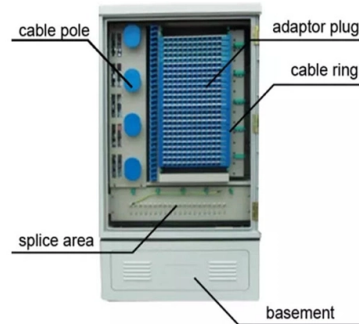

3-meter single-mode fiber optic cable

Overview

Product Description This 3 meter (~10 feet) fiber optic cable is terminated with a LC (Lucent Connector) connector on one end and a SC (Subscriber Connector) connector on the other end. It is a singlemode fiber (9 micron core) designed to transmit data across long distances at high. Duplex Singlemode 9/125 Fiber Patch Ca. Connectors: 2 SC connectors on each end We have a range of accessories designed to work with our products. Check them out! More Q&As may be available on the N35603M model support page. The cord. Networx top quality, high-speed 3m Singlemode Simplex Fiber Optic Patch Cable (9/125) - LC to SC cables will unleash the power of your telecommunications system. The L-com FCA-S1SR-LCLC-03M has connectors that utilize a. With LC to ST connectors, this fiber patch cable is ready for deployment in any singlemode 9/125 network. Singlemode 9/125 are best used for long cable runs.

Article Content

NTW 3M (9.9ft) ST To LC Single-Mode Duplex Fiber Optic Patch Cable ...

Overview This is a professional-grade single-mode duplex fiber optic patch cable. It's 3 meters long (about 9.9 feet) and has an ST connector on one end and an LC connector on the other - a common

3 meter LC/SC Singlemode Duplex Fiber Optic Cable, 9/125

Product Description This 3 meter (~10 feet) fiber optic cable is terminated with a LC (Lucent Connector) connector on one end and a SC (Subscriber Connector) connector on the other end. It is a